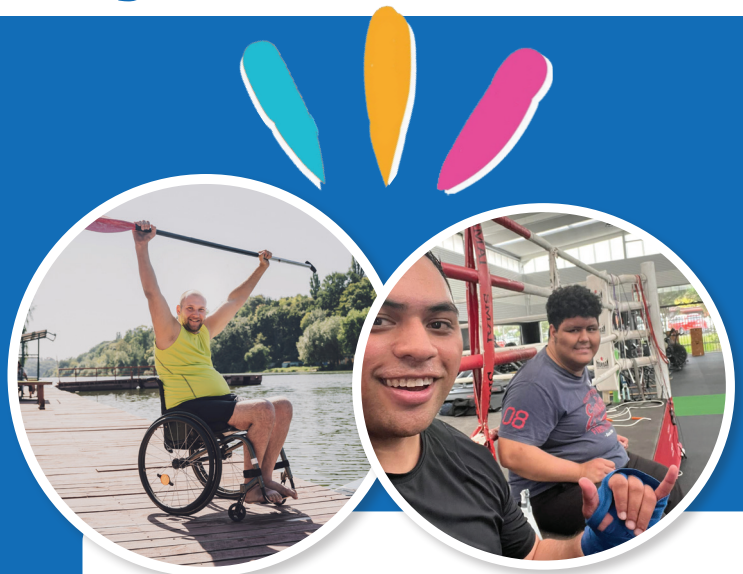

Become the **VIP of your adventure!**

**It's your time
to **Shine****

Club Eloma is the social program that allows you to try new things or continue to enjoy the activities you love; no two weekends are the same!

Make new friends, explore new places or learn a new skill. Choose from a variety of activities such as day trips, explore museums, go fishing or watch the latest movie on the big screen the choice is yours.